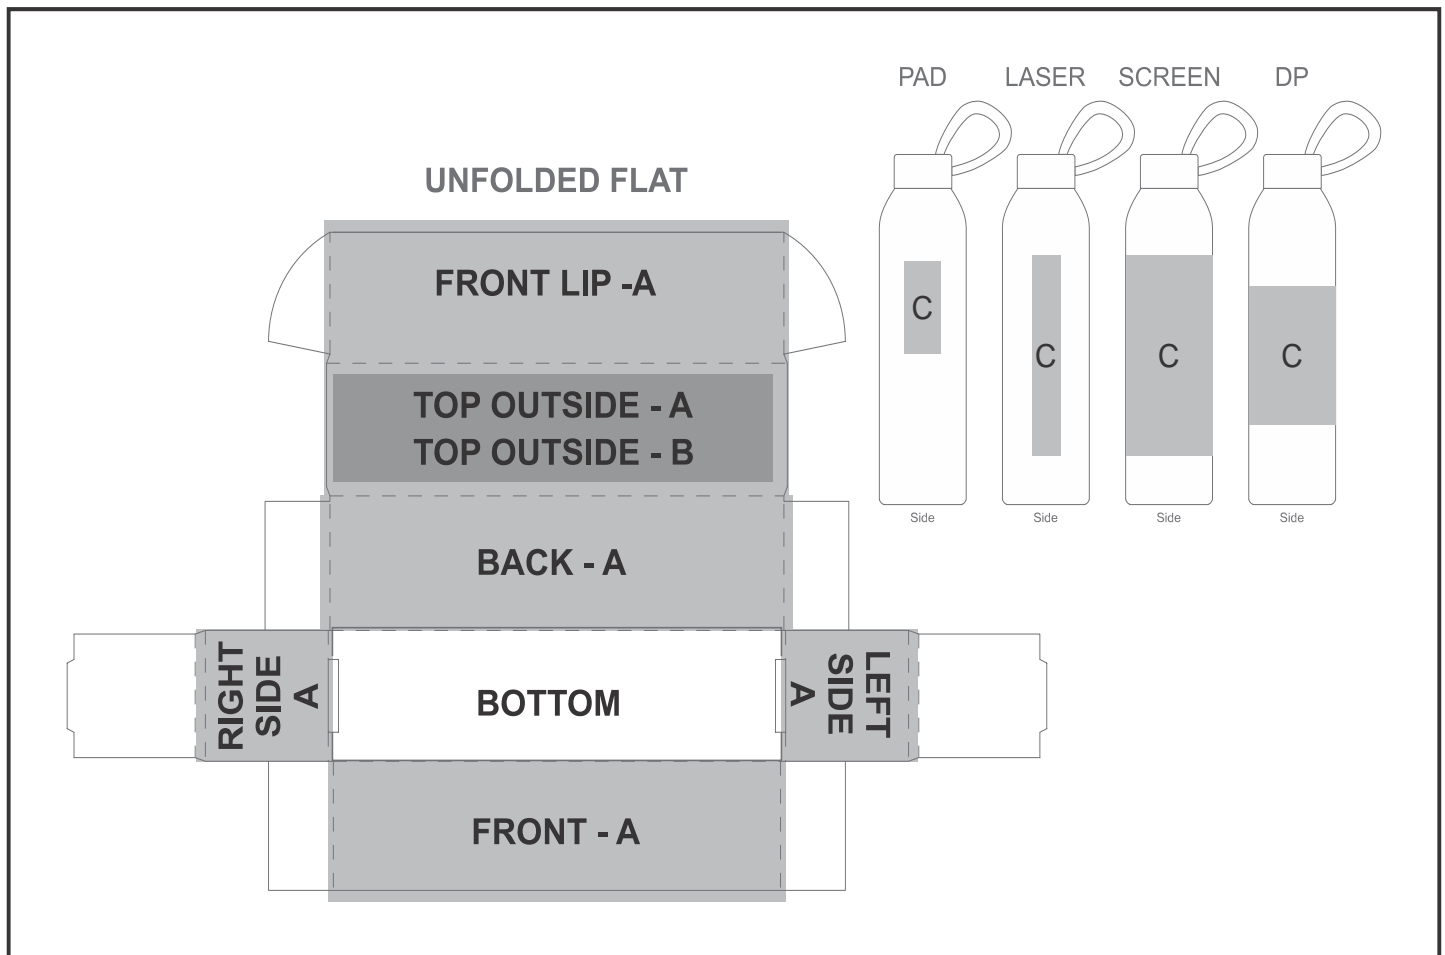

GF-AL-871-B

Island Bottle in Bianca Custom Gift Box

Need to know:

- Includes 1-Position Direct Print on Box AND 1-Colour, 1-Position Screen Wrap on Bottle (setup fee applies)

- **Please Note:** Due to the nature of the printing process, any white in a logo cannot be branded and we cannot guarantee an exact colour match as the box has a matt finish. The nature and inconsistency of the pre-cut boards may create a 1-3mm of unbranded space on the front lip and imperfections maybe be found within the print. Large solid coverage prints are not recommended, if large solid coverage is required, it is recommended on kraft boxes as imperfections are less noticeable.

- **Laser colour** - White

Branding Options:

Position	Branding Method (Branding Code)	No. of Colours	Dimension
A	Digital Custom Packaging (DCP-CHG-2)	Full Colour	436,5mm wide x 364,5mm high

B	Digital Custom Packaging (DCP-CHG-2)	Full Colour	258mm wide x 62mm high
---	--------------------------------------	-------------	------------------------

C	Pad Printing (PB)	4 Colours	25mm wide x 60mm high
C	Screen Wrap (SW)	1 Colour	140mm wide x 130mm high
C	Laser Engraving (LB)	N/A	20mm wide x 130mm high

C	Digital Print Drinkware (DP-C)	Full Colour	100mm wide x 70mm high
C	Digital Print Drinkware (DP-D)	Full Colour	218mm wide x 90mm high